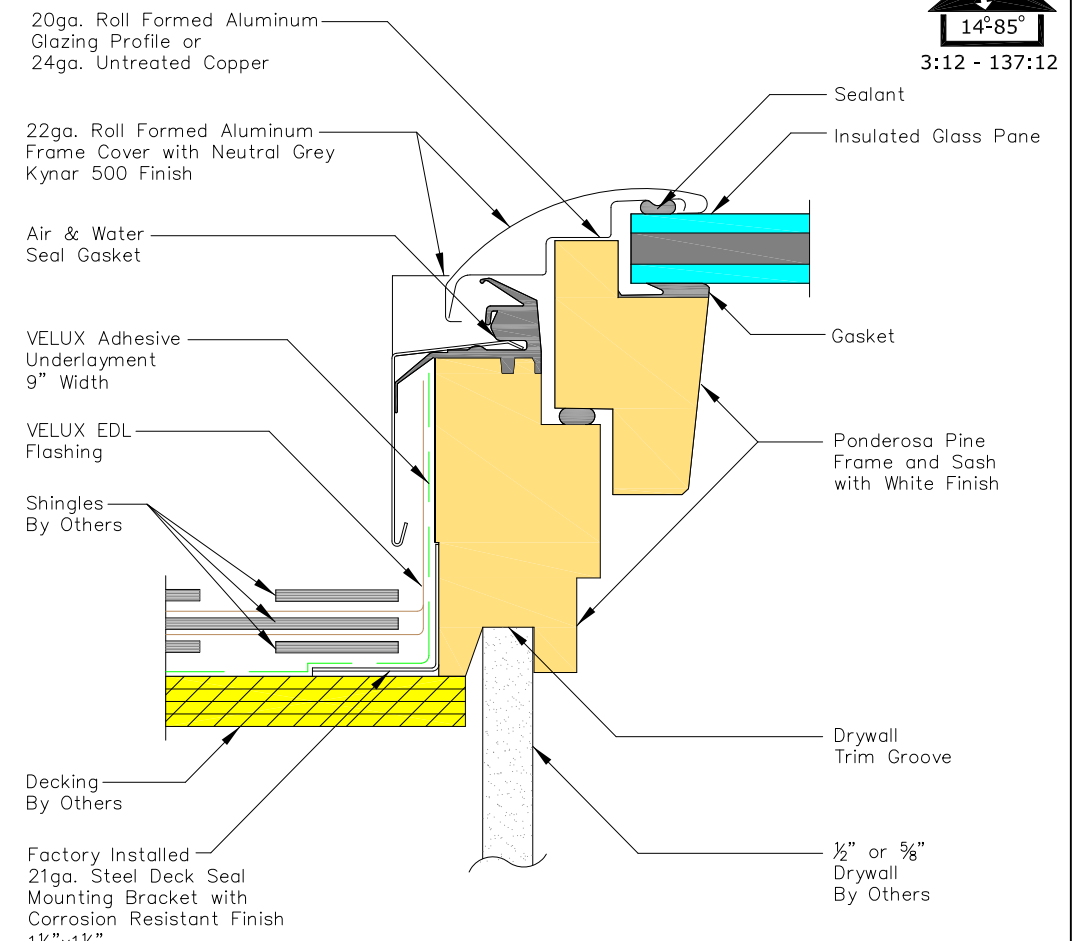

3:12 - 137:12

VERTICAL CROSS SECTION

HORIZONTAL CROSS SECTION

DETAIL 1

- STANDARD GLAZING OPTIONS:**
- Laminated LowE3 (04)
 - Impact (06)
 - Snowload (10)

- COMPATIBLE FLASHINGS:**
- EDL Step flashing
 - EKL/EKX Combi flashing
 - EDW Tile flashing
 - EKW/EKX Combi tile flashing
 - EDM Metal roof flashing
 - ECB Counter flashing for curbs

NOTES:

1. The ROUGH OPENING and FINISHED FRAMING dimensions are based on perpendicular interior finish material on all four sides and these dimensions will vary depending on the roof construction, the thickness and the design of the interior finish material.
2. Max sash opening is 11" by stainless steel chain.