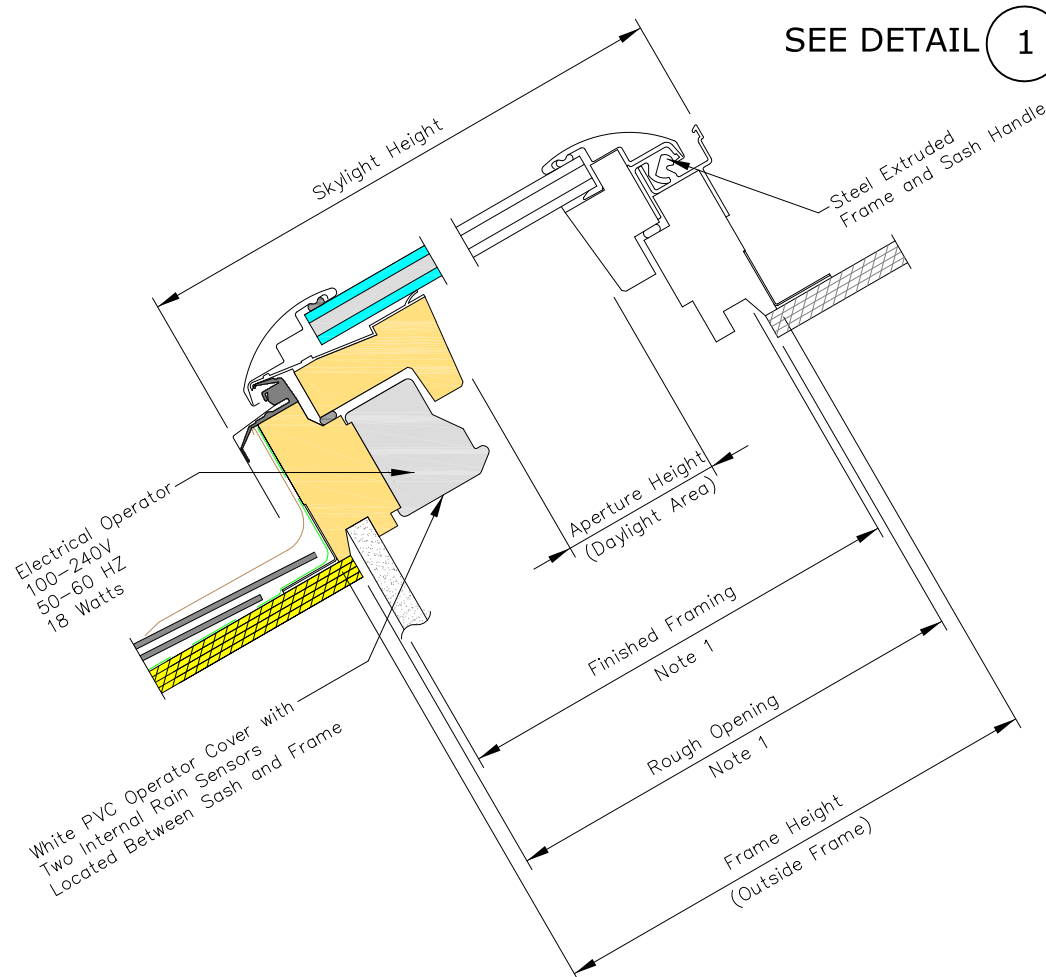

3:12 - 137:12

VERTICAL CROSS SECTION