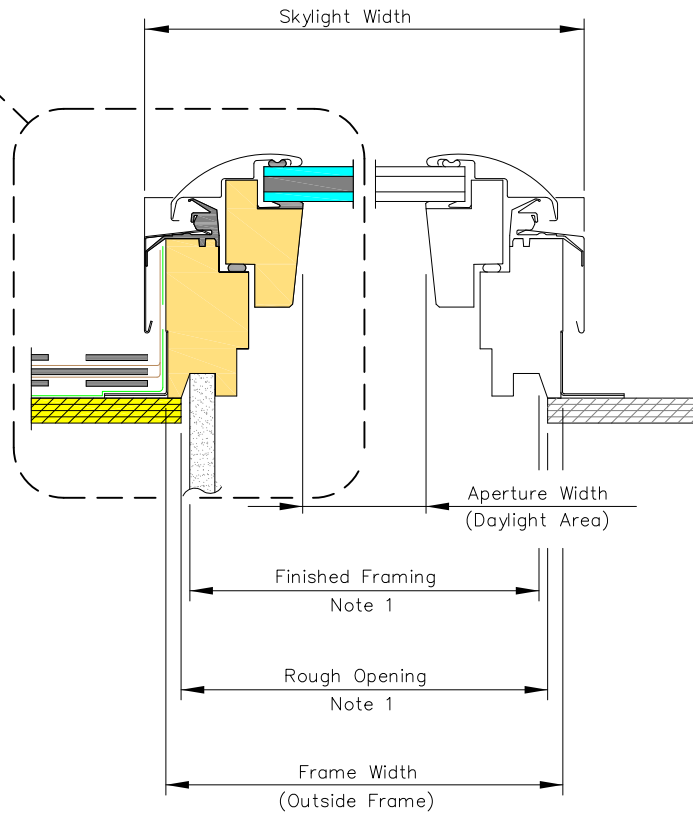

HORIZONTAL CROSS SECTION