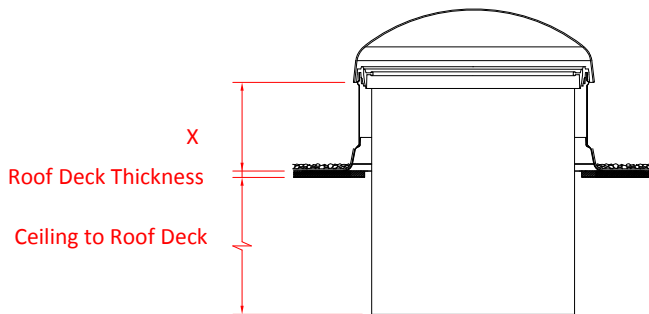

14" Commercial Sun Tunnel - Sizing Chart

Skylights

Diffuser	Installed Tunnel Length (All lengths are nominal)								
TTC Tile Ceiling	Min 2'-2.5"	4'-1.5"	6'-0.5"	7'-9.5"	9'-8.5"	11'-7.5"	17'- 4.5"	19'- 3.5"	
TOC Open Ceiling	Min 1'-3.5"	3'-2.5"	5'-11.5"	6'-10.5"	8'-9.5"	10'-8.5"	16'-5.5"	18'-4.5"	
THC Drywall Ceiling	Min 1'-5"	3'-4"	6'-1"	7'-0"	8'-11"	10'-10"	16'-7"	18'-6"	

*VELUX does not recommend tunnel lengths in excess of 20'

How To Measure Tunnel Length

X = 16.5" if a 12" turret is used

X = 40.5" if a 36" turret is used

014 Component Lengths

Flashing Collar

TCC/TGC Flashing 15.5"

Diffuser Heights

TTC (Tile Ceiling Diffuser) 12"
 TOC (Open Ceiling Diffuser) 1"
 THC (Drywall Ceiling Diffuser) 2.5"

Actual lengths are shown. Allow 1" overlap at each joint. For TTK & ZTR kits above, assembled lengths are shown.