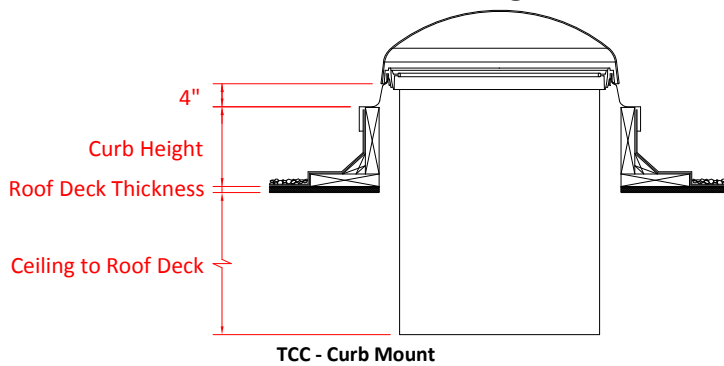

14" Commercial Sun Tunnel - Sizing Chart

Skylights

Diffuser	Installed Tunnel Length (All lengths are nominal)								
TTC Tile Ceiling	Min 2'-2.5"	4'-1.5"	6'-0.5"	7'-9.5"	9'-8.5"	11'-7.5"	17'- 4.5"	19'- 3.5"	
TOC Open Ceiling	Min 1'-3.5"	3'-2.5"	5'-11.5"	6'-10.5"	8'-9.5"	10'-8.5"	16'-5.5"	18'-4.5"	
THC Drywall Ceiling	Min 1'-5"	3'-4"	6'-1"	7'-0"	8'-11"	10'-10"	16'-7"	18'-6"	

*VELUX does not recommend tunnel lengths in excess of 20'

How To Measure Tunnel Length

X = 16.5" if a 12" turret is used

X = 40.5" if a 36" turret is used

014 Component Lengths

Flashing Collar

TCC/TGC Flashing 15.5"

Diffuser Heights

TTC (Tile Ceiling Diffuser) 12"
 TOC (Open Ceiling Diffuser) 1"
 THC (Drywall Ceiling Diffuser) 2.5"

Actual lengths are shown. Allow 1" overlap at each joint. For TTK & ZTR kits above, assembled lengths are shown.