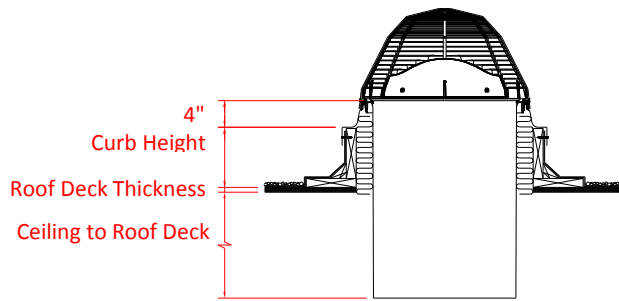

How To Measure Tunnel Length

TCC - Curb Mount