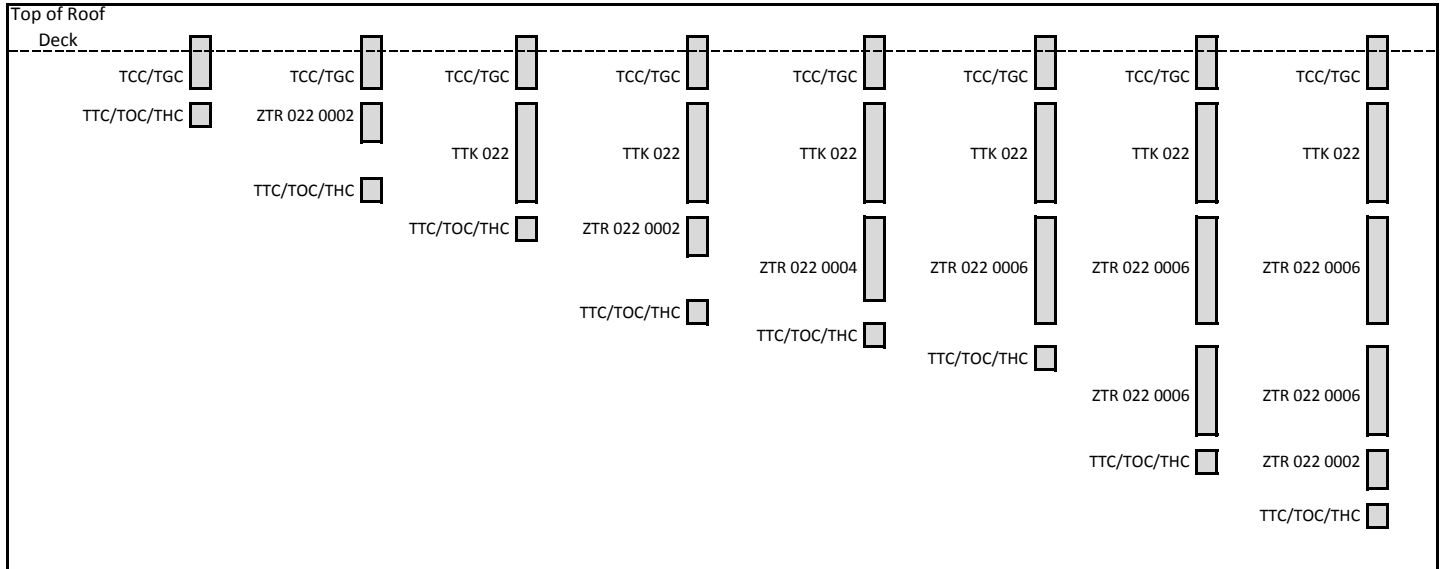

22" Commercial Sun Tunnel - Sizing Chart

Skylights

Diffuser	Installed Tunnel Length (All lengths are nominal)								
TTC Tile Ceiling	Min 1'-11.5"	3'-10.5"	6'-2.5"	8'-1.5"	10'-0.5"	11'-11.5"	17'- 8.5"	19'- 7.5"	
TOC Open Ceiling	Min 1'-3.5"	3'-2.5"	5'-6.5"	7'-5.5"	9'-4.5"	11'-3.5"	17'-0.5"	18'-11.5"	
THC Drywall Ceiling	Min 1'-5"	3'-4"	5'-8"	7'-7"	9'-6"	11'-5"	17'-2"	19'-1"	

*VELUX does not recommend tunnel lengths in excess of 20'