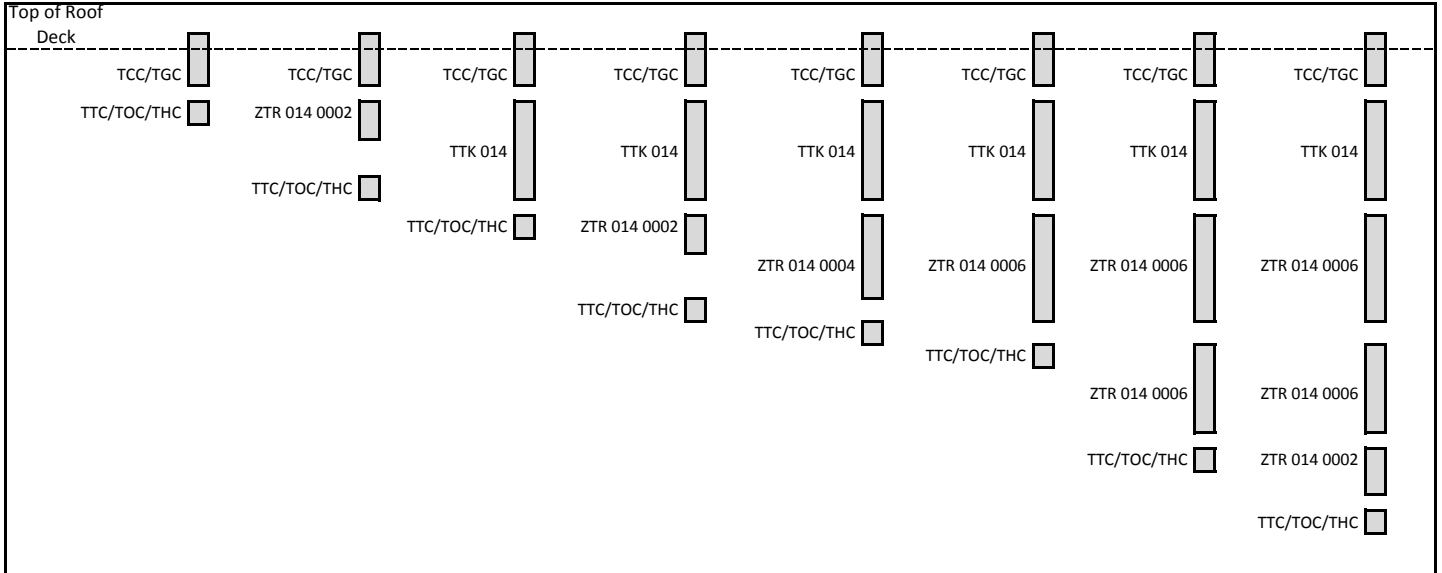

14" Commercial Sun Tunnel - Sizing Chart

Skylights

Diffuser	Installed Tunnel Length (All lengths are nominal)								
TTC Tile Ceiling	Min 2'-2.5"	4'-1.5"	6'-0.5"	7'-9.5"	9'-8.5"	11'-7.5"	17'- 4.5"	19'- 3.5"	
TOC Open Ceiling	Min 1'-3.5"	3'-2.5"	5'-11.5"	6'-10.5"	8'-9.5"	10'-8.5"	16'-5.5"	18'-4.5"	
THC Drywall Ceiling	Min 1'-5"	3'-4"	6'-1"	7'-0"	8'-11"	10'-10"	16'-7"	18'-6"	

*VELUX does not recommend tunnel lengths in excess of 20'

How To Measure Tunnel Length

X = 16.5" if a 12" turret is used

X = 40.5" if a 36" turret is used

014 Component Lengths

Flashing Collar

TCC/TGC Flashing 15.5"

Tunnel Sections

ZTE (Elbow) 11.5"
 TTK (2' Tunnel & 2 Elbows) 45"
 ZTR 0002 (1 - 2' Tunnel) 24"
 ZTR 0004 (2 - 2' Tunnels) 47"
 ZTR 0006 (3 - 2' Tunnels) 70"
 ZTP (Daylight Controller) 6.5"
 ZTC 0401US (Energy Kit) 6.5"
 ZTZ 211 (Rotating Coupler) 5"

Diffuser Heights

TTC (Tile Ceiling Diffuser) 12"
 TOC (Open Ceiling Diffuser) 1"
 THC (Drywall Ceiling Diffuser) 2.5"

Actual lengths are shown. Allow 1" overlap at each joint. For TTK & ZTR kits above, assembled lengths are shown.