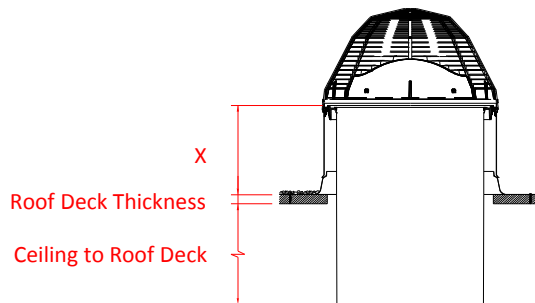

TCC - Curb Mount

X = 16.5" if a 12" turret is used

X = 40.5" if a 36" turret is used

TGC - Self-Flash

022 Component Lengths

Flashing Collar

TCC/TGC Flashing 15.5"

Tunnel Sections

ZTE (Elbow) 15"
TTK (2' Tunnel & 2 Elbows) 52"
ZTR 0002 (1 - 2' Tunnel) 24"
ZTR 0004 (2 - 2' Tunnels) 47"
ZTR 0006 (3 - 2' Tunnels) 70"
ZTP (Daylight Controller) 6.5"
ZTC 0401US (Energy Kit) 6.5"
ZTZ 211 (Rotating Coupler) 5"

Diffuser Heights

TTC (Tile Ceiling Diffuser) 9"
TOC (Open Ceiling Diffuser) 1"
THC (Drywall Ceiling Diffuser) 2.5"

Actual lengths are shown. Allow 1" overlap at each joint. For TTK & ZTR kits above, assembled lengths are shown.