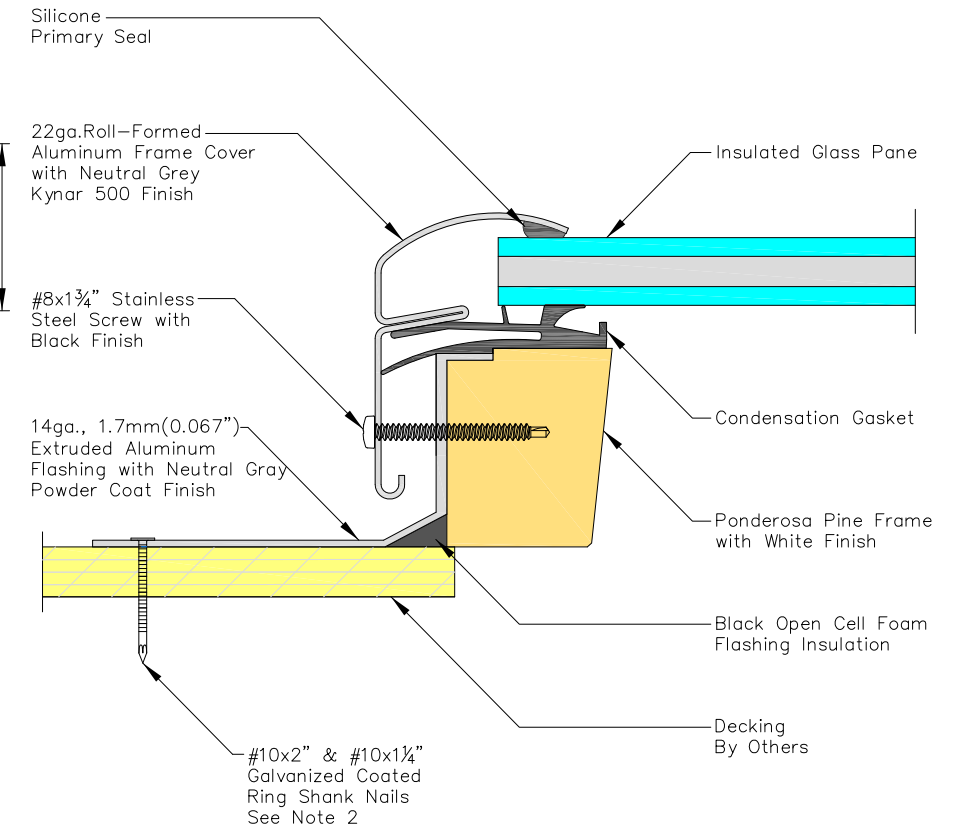

DETAIL 1

PRODUCT DIMENSIONS

METRIC UNITS (MILLIMETERS)												IMPERIAL UNITS (INCHES)											
Size	Rough Opening Width	Frame Width	Flashing Width	Aperture Width	Skylight Width	Rough Opening Height	Frame Height	Flashing Height	Aperture Height	Skylight Height	Daylight Area (Square Meters)	Size	Rough Opening Width	Frame Width	Flashing Width	Aperture Width	Skylight Width	Rough Opening Height	Frame Height	Flashing Height	Aperture Height	Skylight Height	Daylight Area (Square Feet)
2222	572	575	753	494	615	572	575	753	494	615	.244	2222	22 1/2	22 5/8	29 5/8	19 1/2	24 3/16	22 1/2	22 5/8	29 5/8	19 1/2	24 3/16	2.63
2230	572	575	753	494	615	775	778	956	697	818	.345	2230	22 1/2	22 5/8	29 5/8	19 1/2	24 3/16	30 1/2	30 5/8	37 5/8	27 1/2	32 3/16	3.71
2246	572	575	753	494	615	1181	1184	1362	1104	1225	.546	2246	22 1/2	22 5/8	29 5/8	19 1/2	24 3/16	46 1/2	46 5/8	53 5/8	43 1/2	48 3/16	5.87
3030	775	778	956	697	818	775	778	956	697	818	.486	3030	30 1/2	30 5/8	37 5/8	27 1/2	32 3/16	30 1/2	33 1/2	40 1/2	27 1/2	32 3/16	5.24
3046	775	778	956	697	818	1181	1184	1362	1104	1225	.770	3046	30 1/2	30 5/8	37 5/8	27 1/2	32 3/16	46 1/2	46 5/8	53 5/8	43 1/2	48 3/16	8.29
4646	1181	1184	1362	1104	1225	1181	1184	1362	1104	1225	1.219	4646	46 1/2	46 5/8	53 5/8	43 1/2	48 3/16	46 1/2	46 5/8	53 5/8	43 1/2	48 3/16	13.12

STANDARD GLAZING OPTIONS:

- Laminated LowE3 (04)
- Tempered LowE3 (05)
- Impact (06)
- White Laminated (10)

NOTES:

1. The ROUGH OPENING dimension is based on perpendicular interior finish material on all four sides and this dimension will vary depending on the roof construction, the thickness and the design of the interior finish material.
2. 2" nails fasten flashing to rafters through hole at each top and bottom corner. 1 1/4" nails to fasten flashing to roof deck through pre-punched holes along flashing flange.
3. Water diverter provided along top and right side, as viewed from exterior. Skylight can be rotated so that right side is at top for applications where skylight needs to be rotated 90 degrees.

VELUX
1418 Evans Pond Road
Greenwood, SC 29649
1-800-88-VELUX
www.VELUXUSA.com

QPF - Self Flashed Skylight