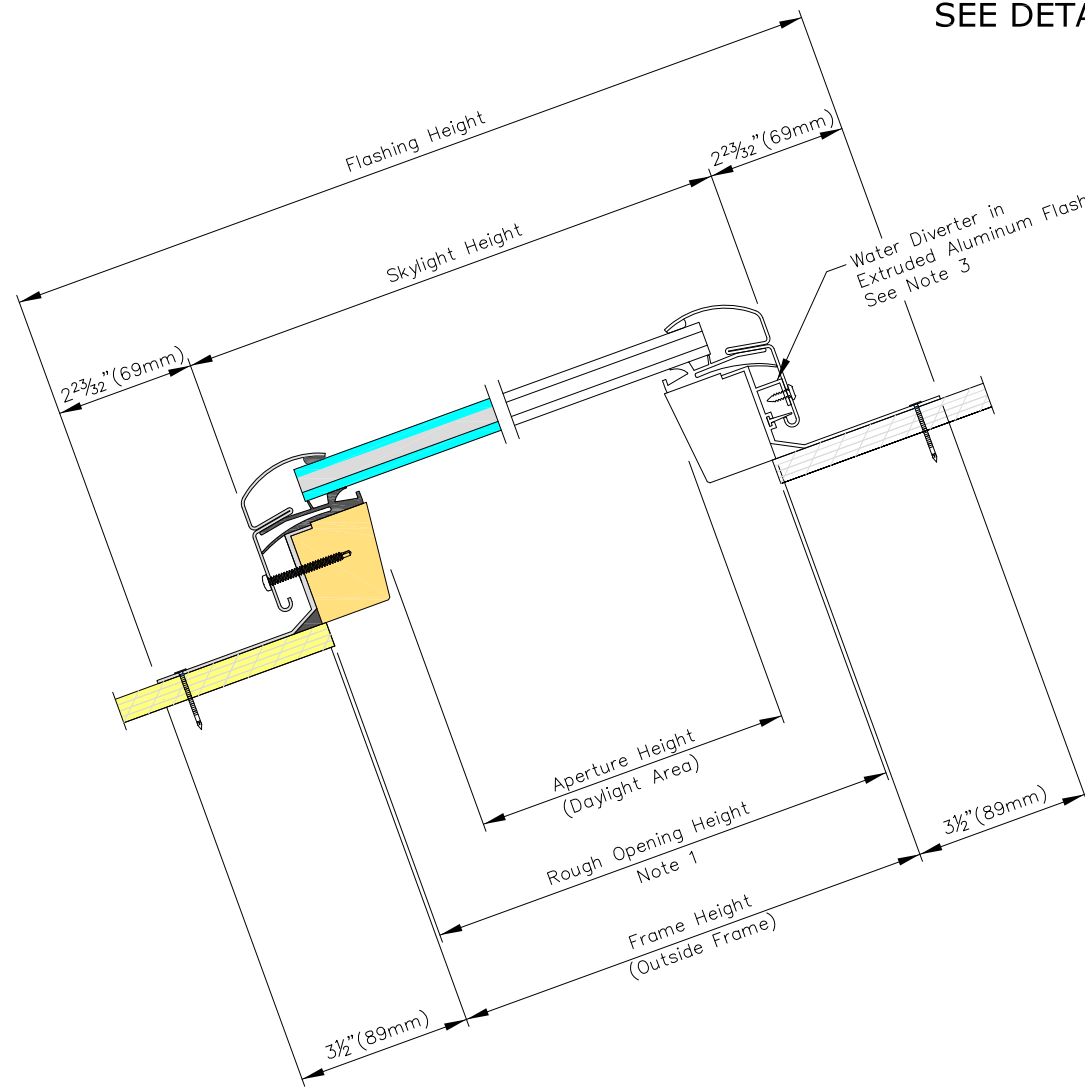

SEE DETAIL 1

VERTICAL CROSS SECTION